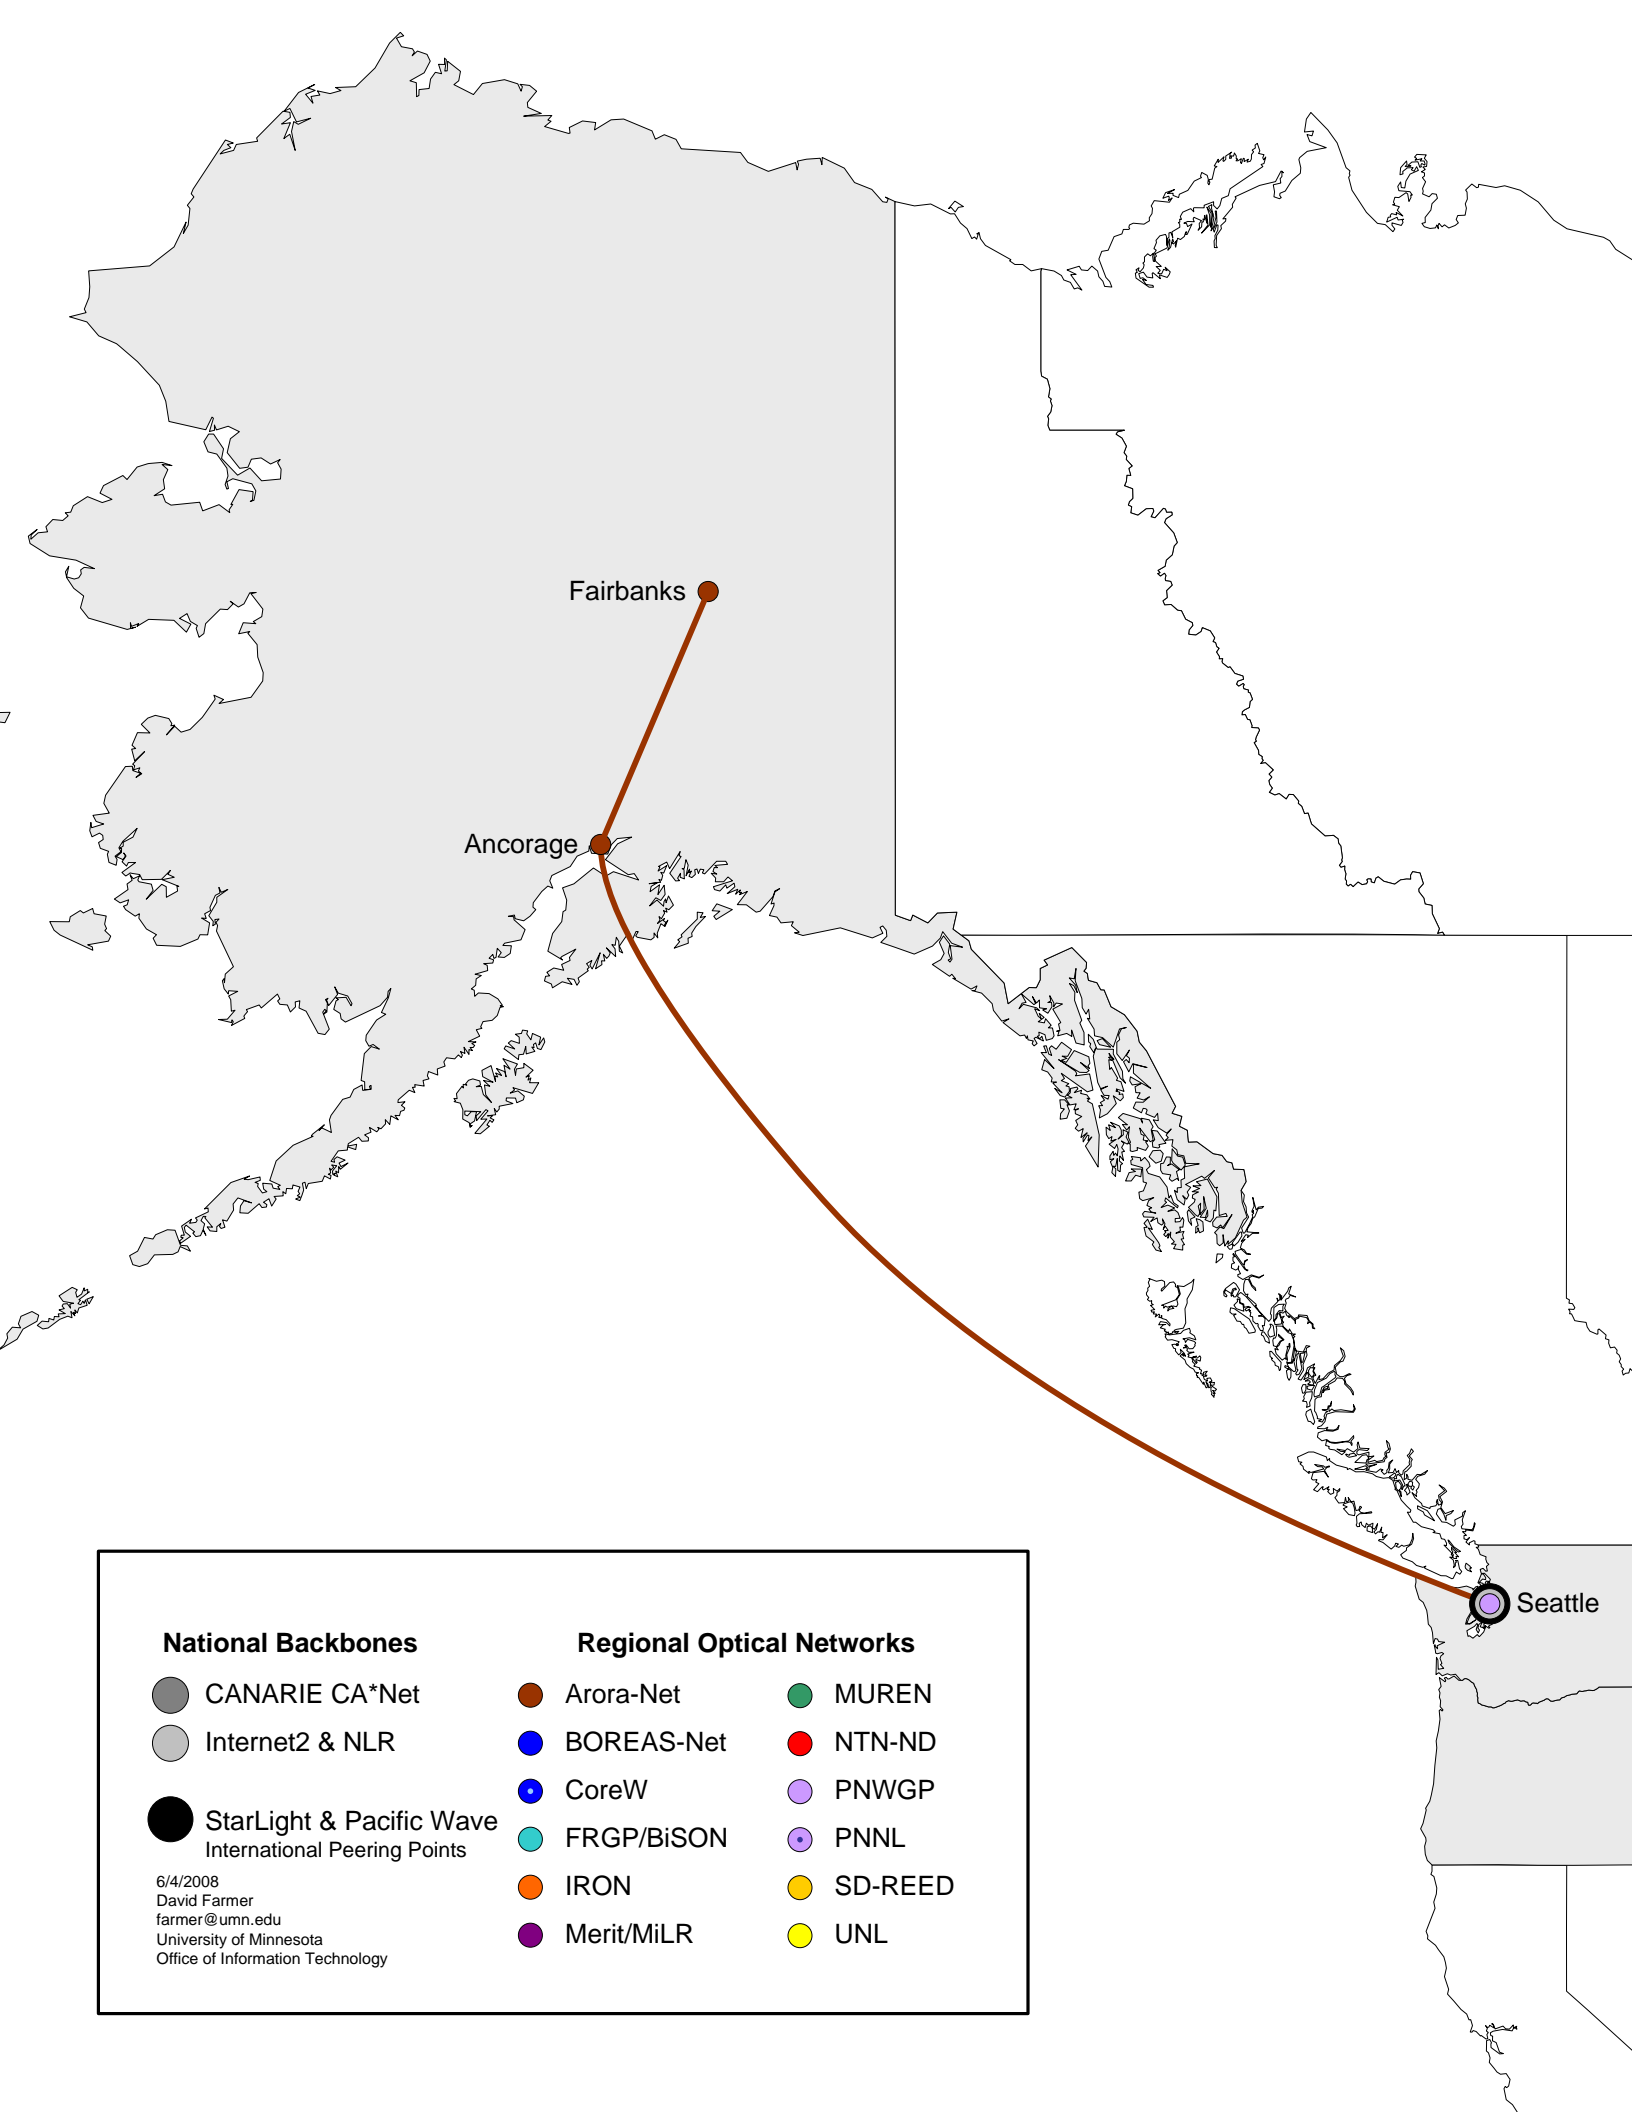

National Backbones		Regional Optical Networks	
	CANARIE CA*Net		Arora-Net
	Internet2 & NLR		BOREAS-Net
	StarLight & Pacific Wave		CoreW
	International Peering Points		FRGP/BiSON
			IRON
			Merit/MiLR
			MUREN
			NTN-ND
			PNWGP
			PNNL
			SD-REED
			UNL

6/4/2008
 David Farmer
 farmer@umn.edu
 University of Minnesota
 Office of Information Technology

National Backbones

- CANARIE CA*Net
- Internet2 & NLR
- StarLight & Pacific Wave
International Peering Points

Regional Optical Networks

- Arora-Net
- BOREAS-Net
- CoreW
- FRGP/BiSON
- IRON
- Merit/MiLR
- MUREN
- NTN-ND
- PNWGP
- PNNL
- SD-REED
- UNL

6/4/2008
 David Farmer
 farmer@umn.edu
 University of Minnesota
 Office of Information Technology